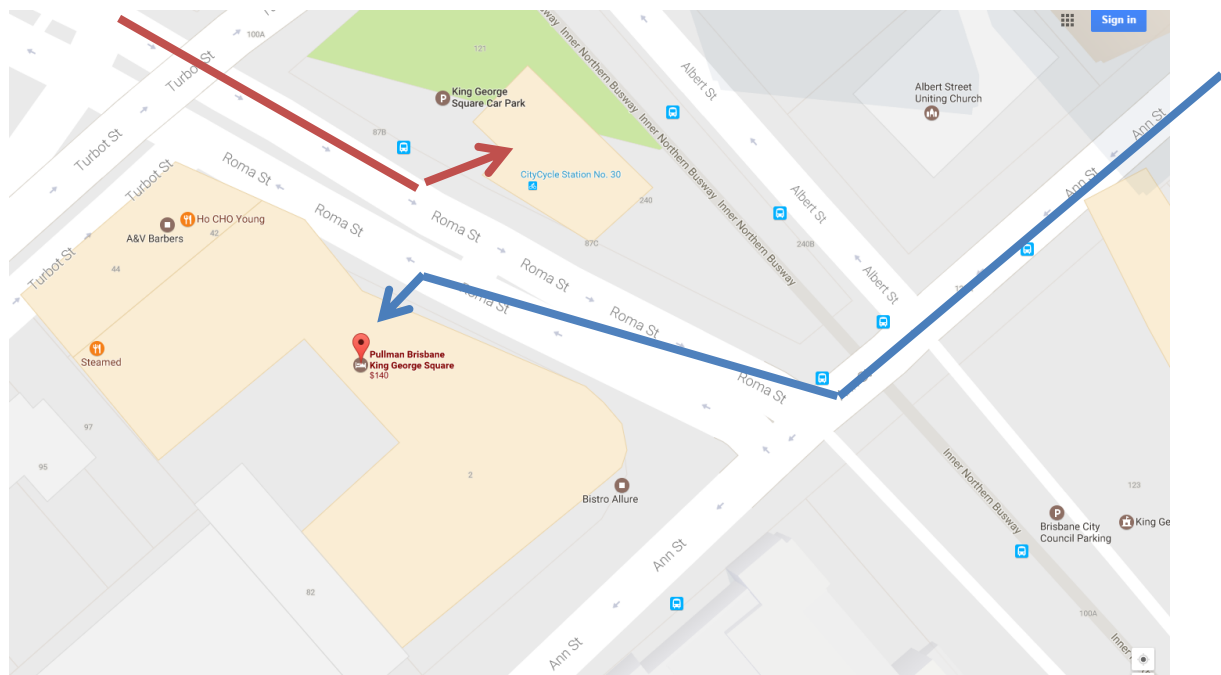

CAR PARKING INSTRUCTIONS

Entrance to King George Square Car Parking

Entrance to Pullman Hotel Car Parking

Pullman Hotel Car Parking

- The car park entrance can be accessed via Roma Street and is just past the hotel driveway. Guests may drive directly into the car park and find a space, taking note of their bay number and of their registration. Keys must be left with concierge as cars may need to be moved. Guests can then use the ticket machine located in the lobby to pay for their parking upon their exit.

King George Square Parking

- Located on Roma Street, directly opposite the hotel the King George Square car park is a great alternative should hotel parking be full. Parking charges at subject to change.